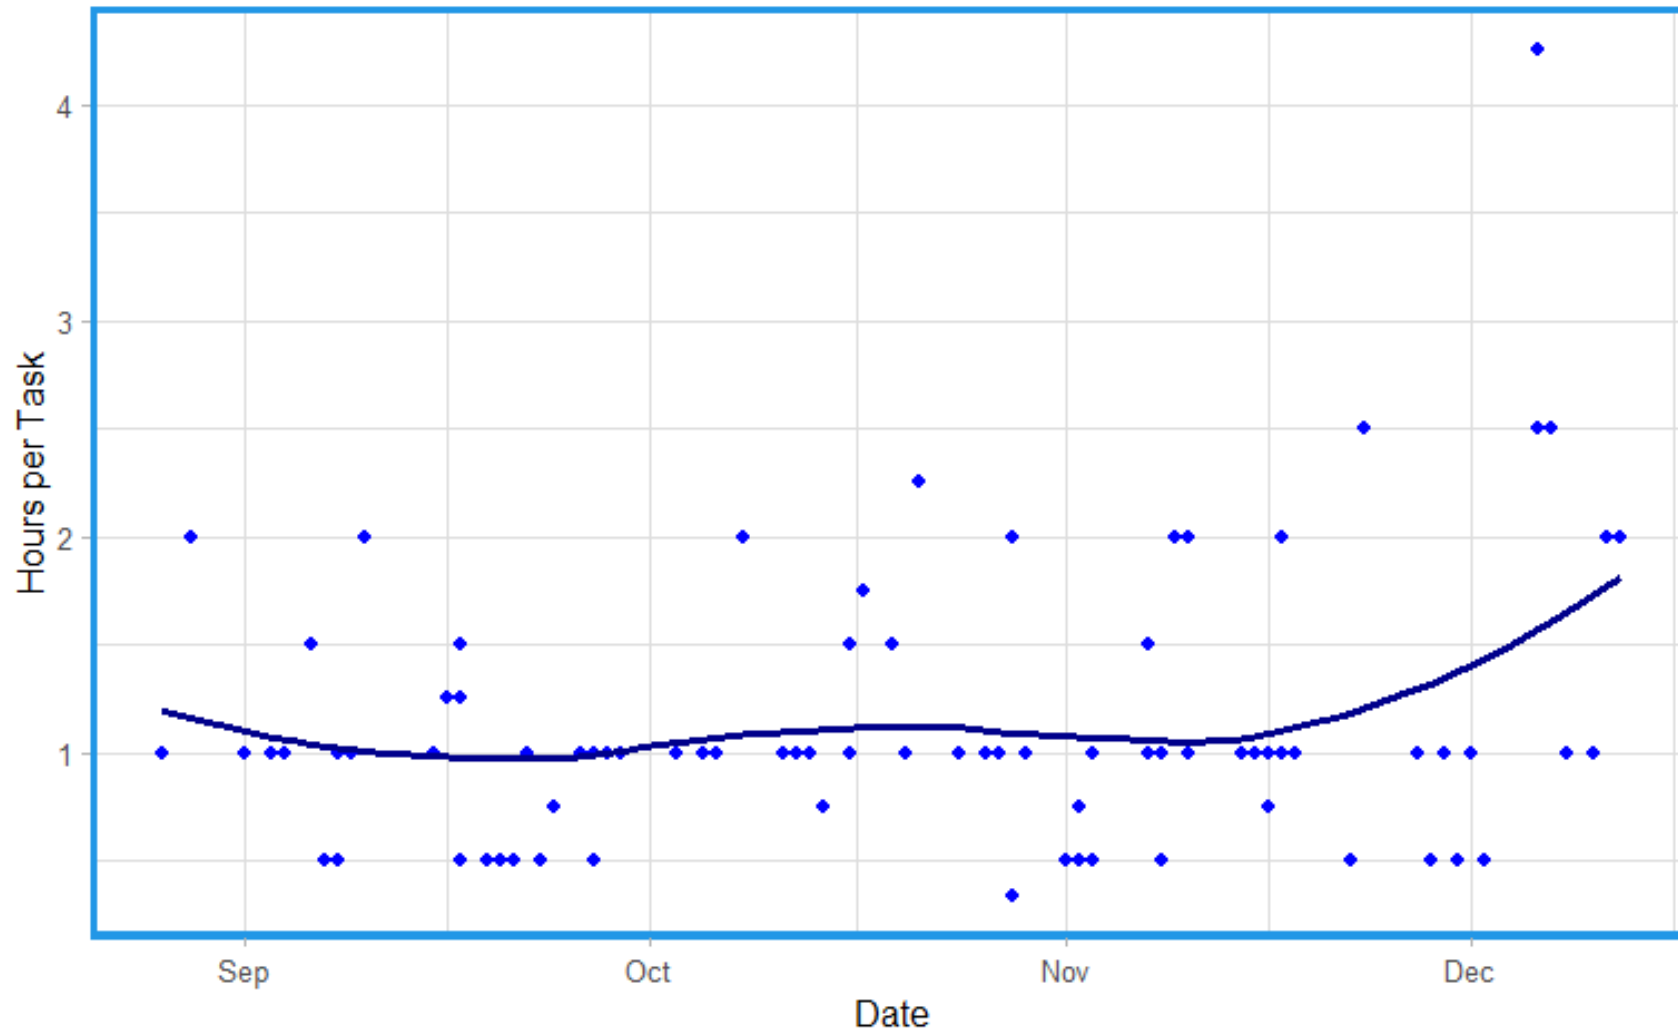

1. **How long** did I work?